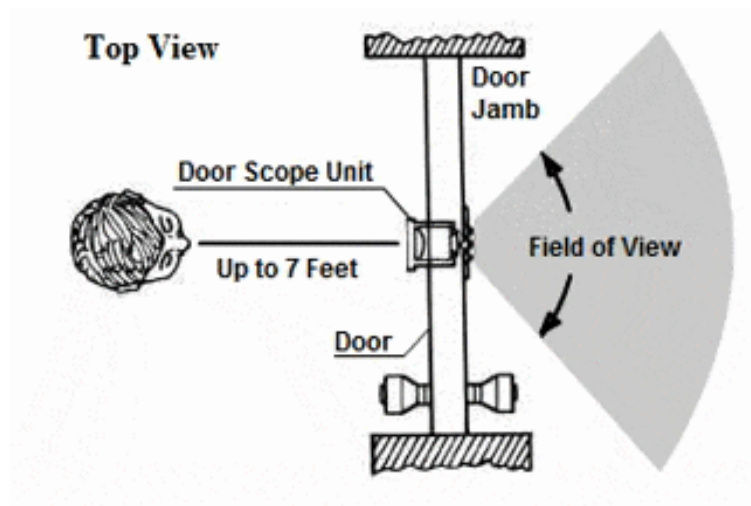

PRODUCT SHEET

Description:

Door Viewer $\varnothing$ 38mm Brown PLastic, F/Door Thickness 50mm

Item number:

22.04.300-0

Units	Box	Carton	HS Code	Barcode
Pcs.	0	100	8302411000	
				5704866080705

SISO A/S

Mileparken 11
DK-2740 Skovlunde
Denmark
VAT: DK 24786013

Phone +45 45 830 900

www.siso.dk
siso@siso.dk

Danske Bank
Nytorv Branch
Copenhagen
SWIFT: DABADKKK

Account no.
4180 3112 112936
IBAN Account
DK7230003112112936